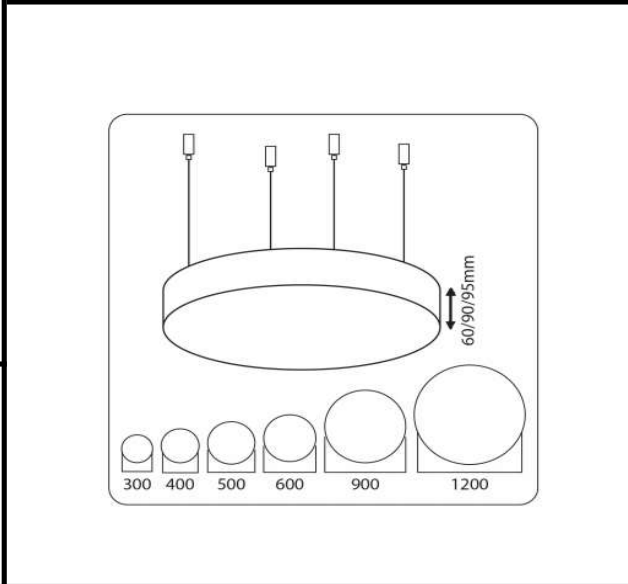

Sovitron Interior Pvt.Ltd.

Model Name	Disc Pendant /DLADISCDPD-105
Description	Architectural Light

Technical description	Image
-----------------------	-------

Dimension	Dia=900mm/1200mm H=60/90/95mm
Frame	Aluminium
Color Tempertaure	5700K
Power	105W
Total Luminous Flux	10500 lm
Efficacy	100 lm/W
IP rating	50
Color Rendering	≥80
Mounting	Pendant
Optics	White Opal Diffuser
Dimming	NON-Dimmable
Operating Voltage	220-240 VAC
Standard Lifetime	L70 minimum at 50,000 burning hours

Dimension diagram

Remarks:-

Address: Plot #7 Saroorpur-Nangla Industrial Area,Ballabgarh-Sohna Road,Faridabad-121005
Email: info@sovitron.com